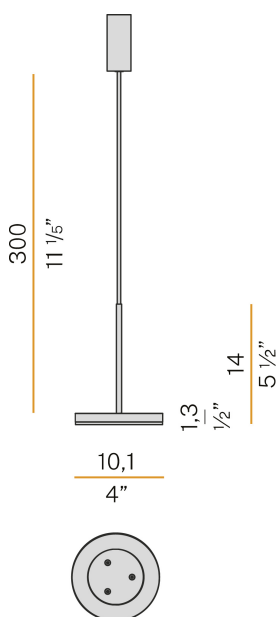

## Bella

220-240V AC ON-OFF  
L05219.011.0501

 mat brass

### Data sheet

CODE	L05219.011.0501
SYSTEM POWER CONSUMPTION	6,5W
EFFICACY	64.67lm/W
LIGHT SOURCE	LED
LIGHT SOURCE LIFETIME	L80 (B10) 70.000h
COLOUR TEMPERATURE	2700K Ra>90
LIGHT DISTRIBUTION	diffused
POWER SUPPLY	220-240V AC
FREQUENCY	50/60Hz
ELECTRICAL CONFIGURATION	ON-OFF
DRIVER	integrated included
NOMINAL LUMINOUS FLUX	460lm
LUMEN OUTPUT	388lm
EFFICIENCY	84.3%
WEIGHT	0,55 Kg
PROTECTION DEGREE	IP40
COLOUR TOLLERANCES	SDCM 3
PACKING DIMENSIONS (CM)	13,0 x 24,0 x 12,0

Suspension lighting fixture for interiors, with direct light emission.  
Die-cast aluminium structure in white, black, bronze, mat brass or titanium polyacrylic paint.  
Modelled acrylic diffuser with mat finish.  
Aluminium closing disk in polyacrylic paint.  
Suspension kit with rod in brass tube in polyacrylic paint.  
3m (118,1") long suspension and power cable in transparent PVC.  
Power canopy with pickled sheet metal ceiling bracket and extruded aluminium covering in white, black, bronze, mat brass or titanium polyacrylic paint.

### Technical drawing