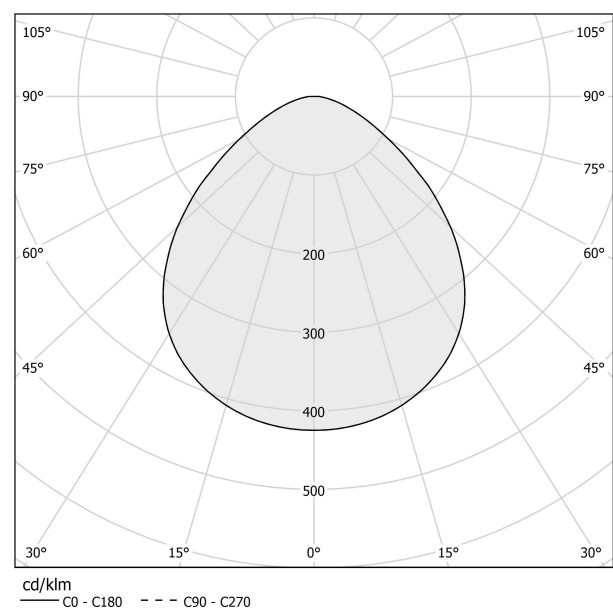

### Data sheet

CODE	L05219.011.0501
SYSTEM POWER CONSUMPTION	6,5W
EFFICACY	64.67lm/W
LIGHT SOURCE	LED
LIGHT SOURCE LIFETIME	L80 (B10) 70.000h
COLOUR TEMPERATURE	2700K Ra>90
LIGHT DISTRIBUTION	diffused
POWER SUPPLY	220-240V AC
FREQUENCY	50/60Hz
ELECTRICAL CONFIGURATION	ON-OFF
DRIVER	integrated included
NOMINAL LUMINOUS FLUX	460lm
LUMEN OUTPUT	388lm
EFFICIENCY	84.3%
WEIGHT	0,55 Kg
PROTECTION DEGREE	IP40
COLOUR TOLLERANCES	SDCM 3
PACKING DIMENSIONS (CM)	13,0 x 24,0 x 12,0

### Polar diagram